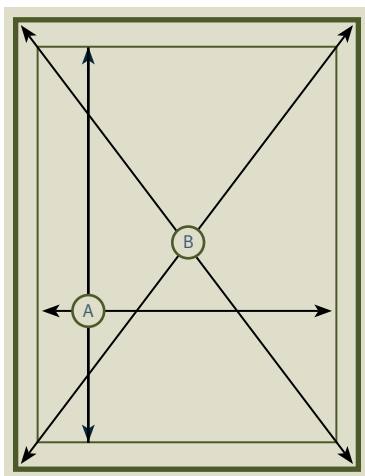

1/3 VERTICAL AD
Ad Size: 2.25" x 10"
No Bleed

1/6 VERTICAL AD
Ad Size: 2.25" x 4.875"
No Bleed

1/2 HORIZONTAL AD
Ad Size: 7.25" x 4.875"
No Bleed

1/2 VERTICAL AD
Ad Size: 3.5" x 10"
No Bleed

1/4 VERTICAL AD
Ad Size: 3.5" x 4.875"
No Bleed

COUPON*
No Bleed

SINGLE COUPON
3.5" x 1.625"

TRIPLE COUPON
3.5" x 5.25"

DOUBLE COUPON
3.5" x 3.5"

QUAD COUPON
7.1" x 3.5"

*Coupon ads are available ONLY to those who purchase an advertisement.

ADDITIONAL DETAILS: FULL PAGE W/.25" BLEED

Guide Specs

Finished Size: 8" x 10.875"
Bleed Size: 8.5" x 11.375" (0.25" bleed on all sides)
Binding: Saddle-Stitch
Printing Process: Lithographic Web Offset

Questions?

Contact Ross Creative Co at RossCreativeCO@gmail.com